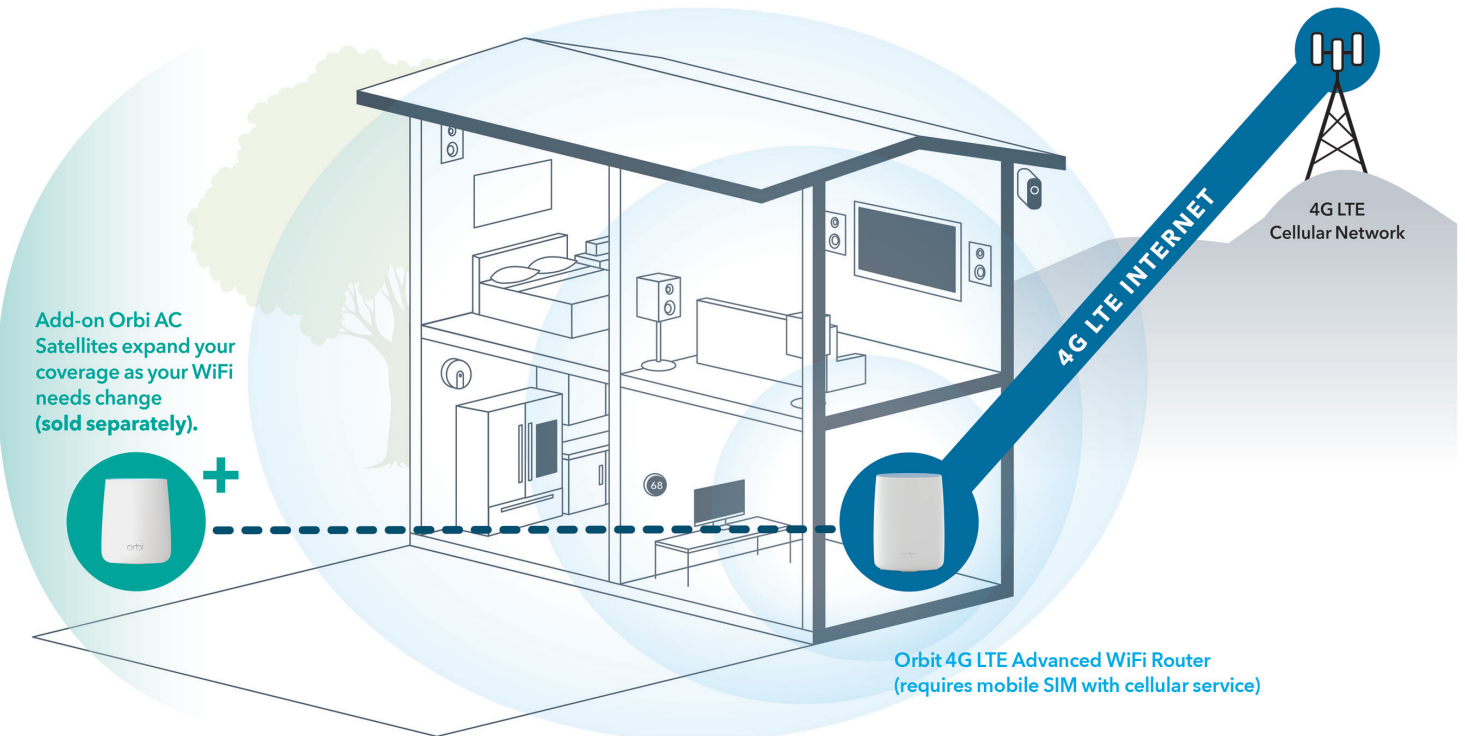

Increase WiFi Coverage.

Add an Orbi AC Satellite to create a Mesh WiFi System and expand your WiFi coverage (sold separately).

Super-fast WiFi up to 2.2Gbps[†].

Enjoy seamless 4K HD video streaming & gaming everywhere in your home.

Always-on Internet.

Seamlessly switch over to 4G LTE when your existing Internet service fails.

House Diagram

Better WiFi. Anywhere.

NETGEAR Armor empowers you to eliminate vulnerabilities or simply know the status of your home network and devices, anytime, anywhere. Get instant notifications when malicious threats are detected, block unknown devices from joining your home network or take action on vulnerabilities as they are discovered easily through the Orbi App.